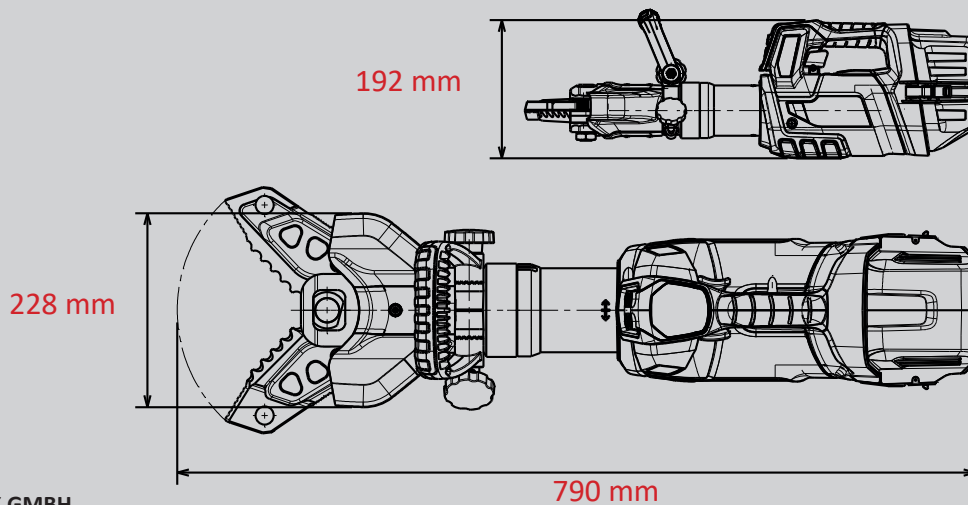

Battery Combi Tool RIT-TOOL SMART-FORCE

Part no.
1101159

- 18V BATTERY
- POW3R PUMP
- CONNECT
- FORGED
- 360° HANDLE
- LED LIGHTS

Technical data:

Spreading width	285 mm
Spreading force (in the working area)	30 - 1305 kN
Opening width	215 mm
Max. pulling force	47 kN
Weight (ready to use)	14,2 kg
Dimensions (LxWxH)	790 x 192 x 228 mm
EN cutting class (EN 13204)	1H-2H-3H-4H-5H
NFPA cutting class (NFPA 1936)	A6-B7-C6-D7-E7-F3
DIN class (DIN 14751-4)	C100-H-E-I