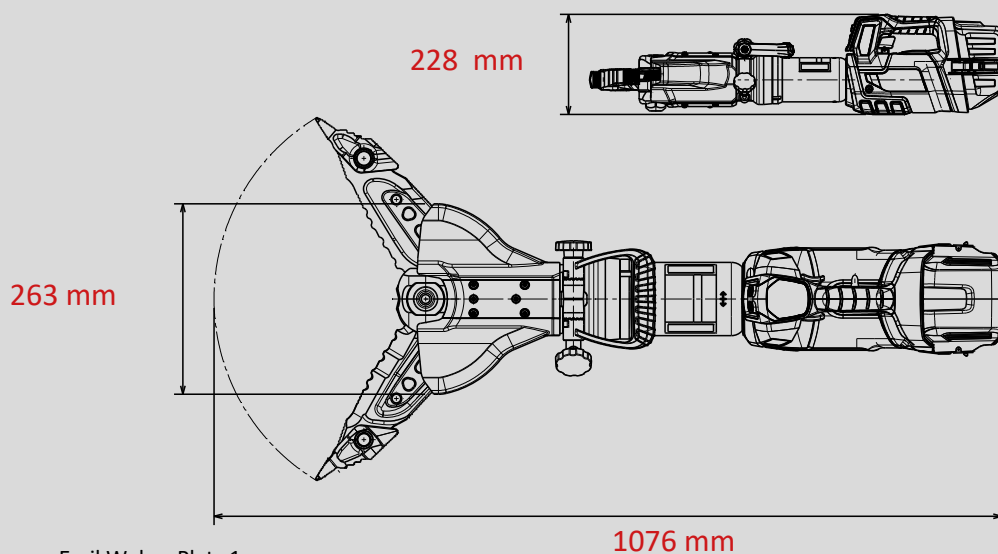

# Battery Combi Tool SPS 480 MK2 SMART-FORCE

Part no.  
**1101554**

**SMART  
FORCE**  
MORE THAN A RESCUE TOOL.

-  **18V BATTERY**
-  **POW3R PUMP**
-  **CONNECT**
-  **FORGED**
-  **360° HANDLE**
-  **UNDERWATER**
-  **LED LIGHTS**

## Technical data:

Spreading width	480 mm
Spreading force (in the working area)	45 - 1600 kN
Opening width	402 mm
Pulling width (with adapters)	525 mm
Max. pulling force	78 kN
Weight (ready to use)	25,6 kg
Dimensions (LxWxH)	1076 x 263 x 228
EN cutting class (EN 13204)	1K-2K-3K-4K-5K
NFPA cutting class (NFPA 1936)	A8-B9-C9-D9-E9-F7