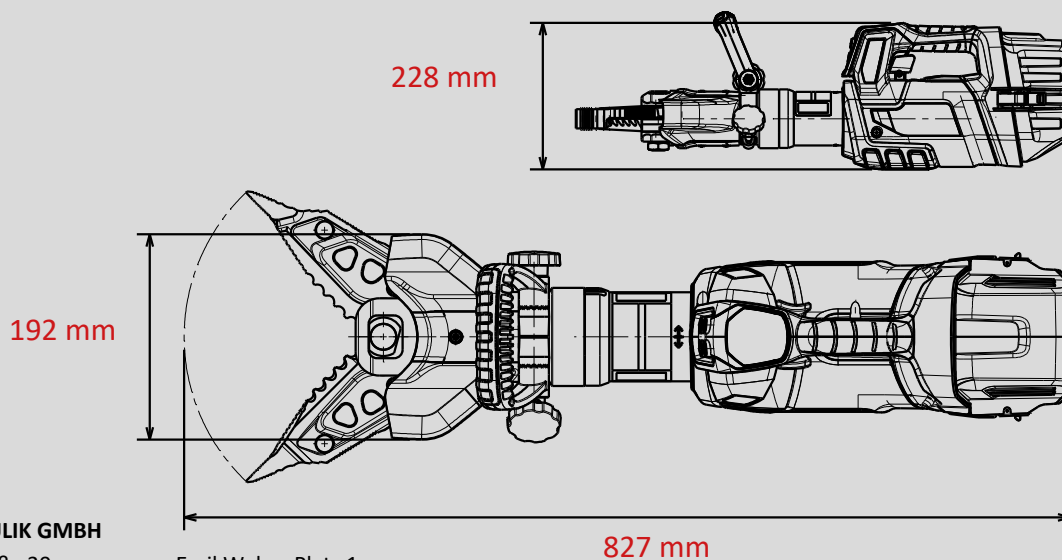

Battery Combi Tool SPS 270 MK2 SMART-FORCE

Part no.
1101470

**SMART
FORCE**
MORE THAN A RESCUE TOOL.

-  18V BATTERY
-  POW3R PUMP
-  CONNECT
-  FORGED
-  360° HANDLE
-  LED LIGHTS
-  UNDERWATER

Technical data:

Spreading width	270 mm
Spreading force (in the working area)	31 - 591 kN
Opening width	221 mm
Pulling width (with adapters)	395 mm
Max. pulling force	36 kN
Weight (ready to use)	14,5 kg
Dimensions (LxWxH)	827 x 192 x 228 mm
EN cutting class (EN 13204)	1H-2G-3G-4H-5G
NFPA cutting class (NFPA 1936)	A6-B7-C6-D7-E7-F3
DIN class (DIN 14751-4)	K25-G-E-I