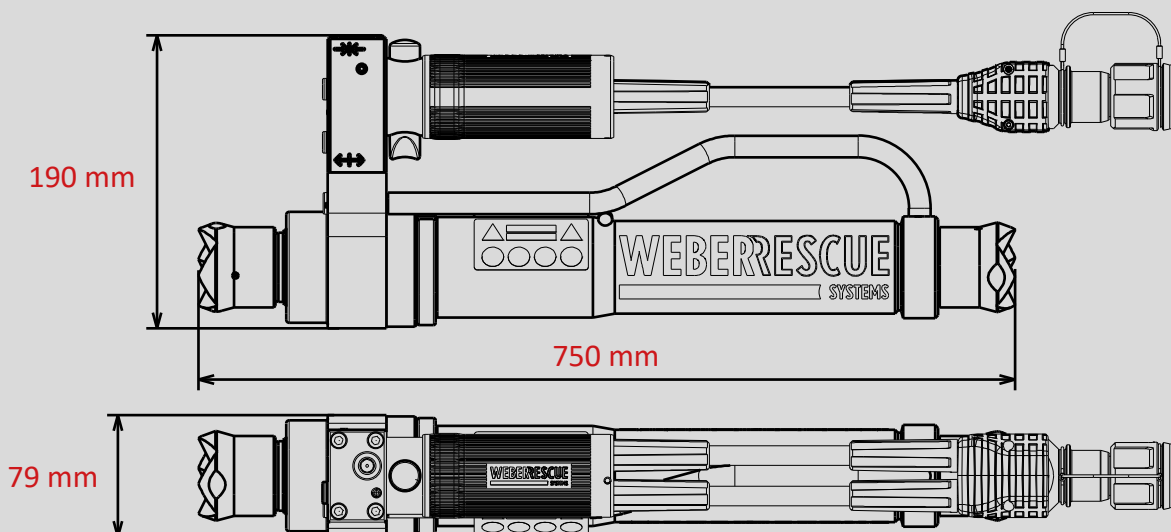

# RESCUE CYLINDER RZ 2-1290

Part no.  
**5933781**

 DISTANCE

 PUSH CONTROL

 SINGLE

## Technical specifications:

Closed length (retracted)	750 mm
Final length (extended)	1290 mm
Stroke	540 mm
Force	137,4 kN
Pulling force	24 kN
Weight	16,2 kg
Oil demand	0,9 l
Dimensions (LxWxH)	750 X 79 X 190 mm
Nominal pressure	700 bar
EN classification (EN 13204)	R137-540-16,2