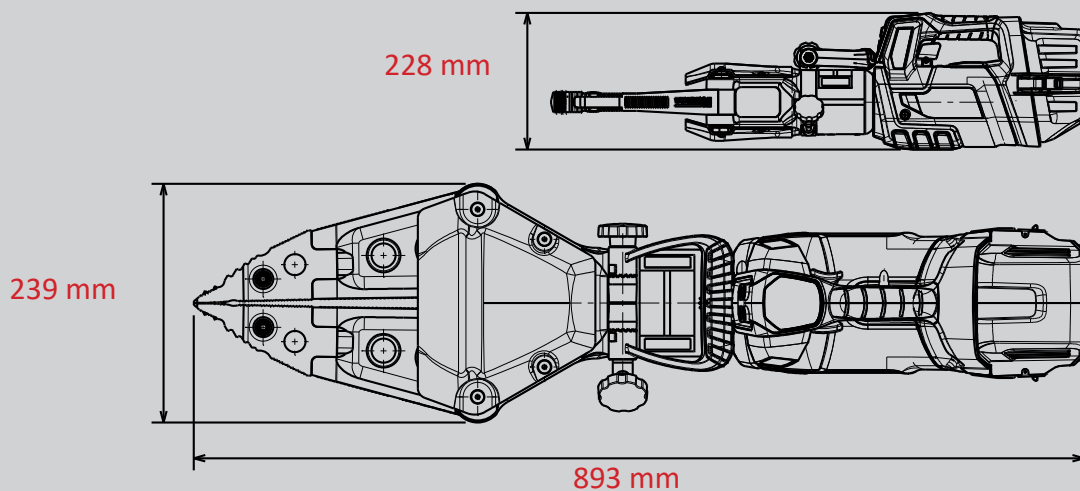

# Spreader SP 44 AS SMART-FORCE

Part no.  
**1101468**

**SMART  
FORCE**  
MORE THAN A RESCUE TOOL.

-  **18V BATTERY**
-  **POW3R PUMP**
-  **CONNECT**
-  **GRIP**
-  **360° HANDLE**
-  **PEELING**
-  **LED LIGHTS**

## Technical data:

Spreading width	610 mm
Spreading force (in the working area)	44 - 857 mm
Max. squeezing force	149.0 kN
Pulling width	465 mm
Max. pulling force	68 kN
Weight (ready to use)	18,2 kg
Dimensions (LxWxH)	893 x 239 x 228 mm
Nominal pressure	700 bar
EN classification (EN 13204)	AS44/610-18,2